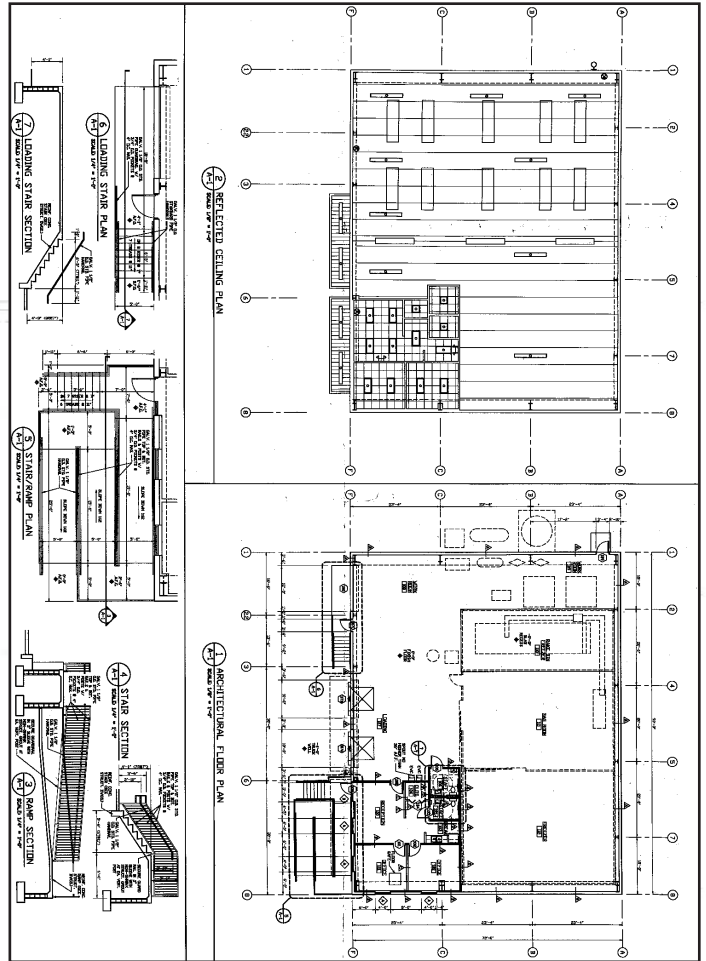

Design/Build/Engineering

Look these pictures over. Sanchez Refrigeration designed and built this entire ice plant. The photos speak for themselves as to the quality, care and efficiency that every Sanchez design has. Please call Ralph to discuss any idea you have, be it new, remodel or expansion.

A-1 SCALE: 1/8" = 1'-0"

DESIGNS OF ICE PLANTS

1 ARCHITECTURAL FLOOR PLAN
A-1 SCALE: 1/8" = 1'-0"